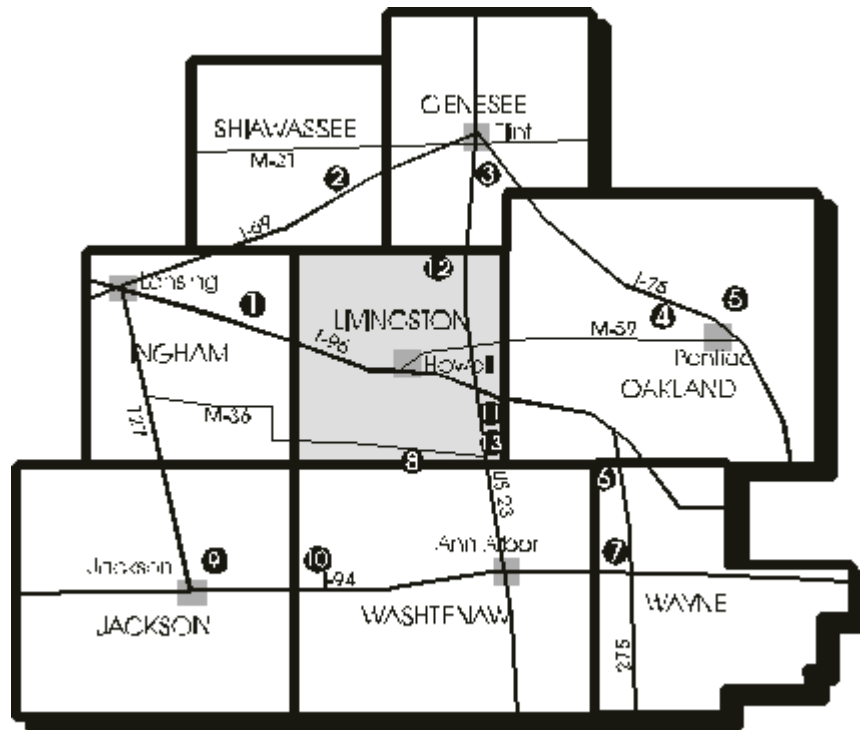

NEARBY LANDFILLS, TRANSFER STATIONS, RECYCLING AND COMPOSTING STATIONS

1. Waste Mgmt Ingham Co. Transfer Station
2450 East Grand River, Williamston, MI
517-655-4106

2. Venice Park Recycling and Disposal Facility
9536 Lennon Road, Lennon 48449